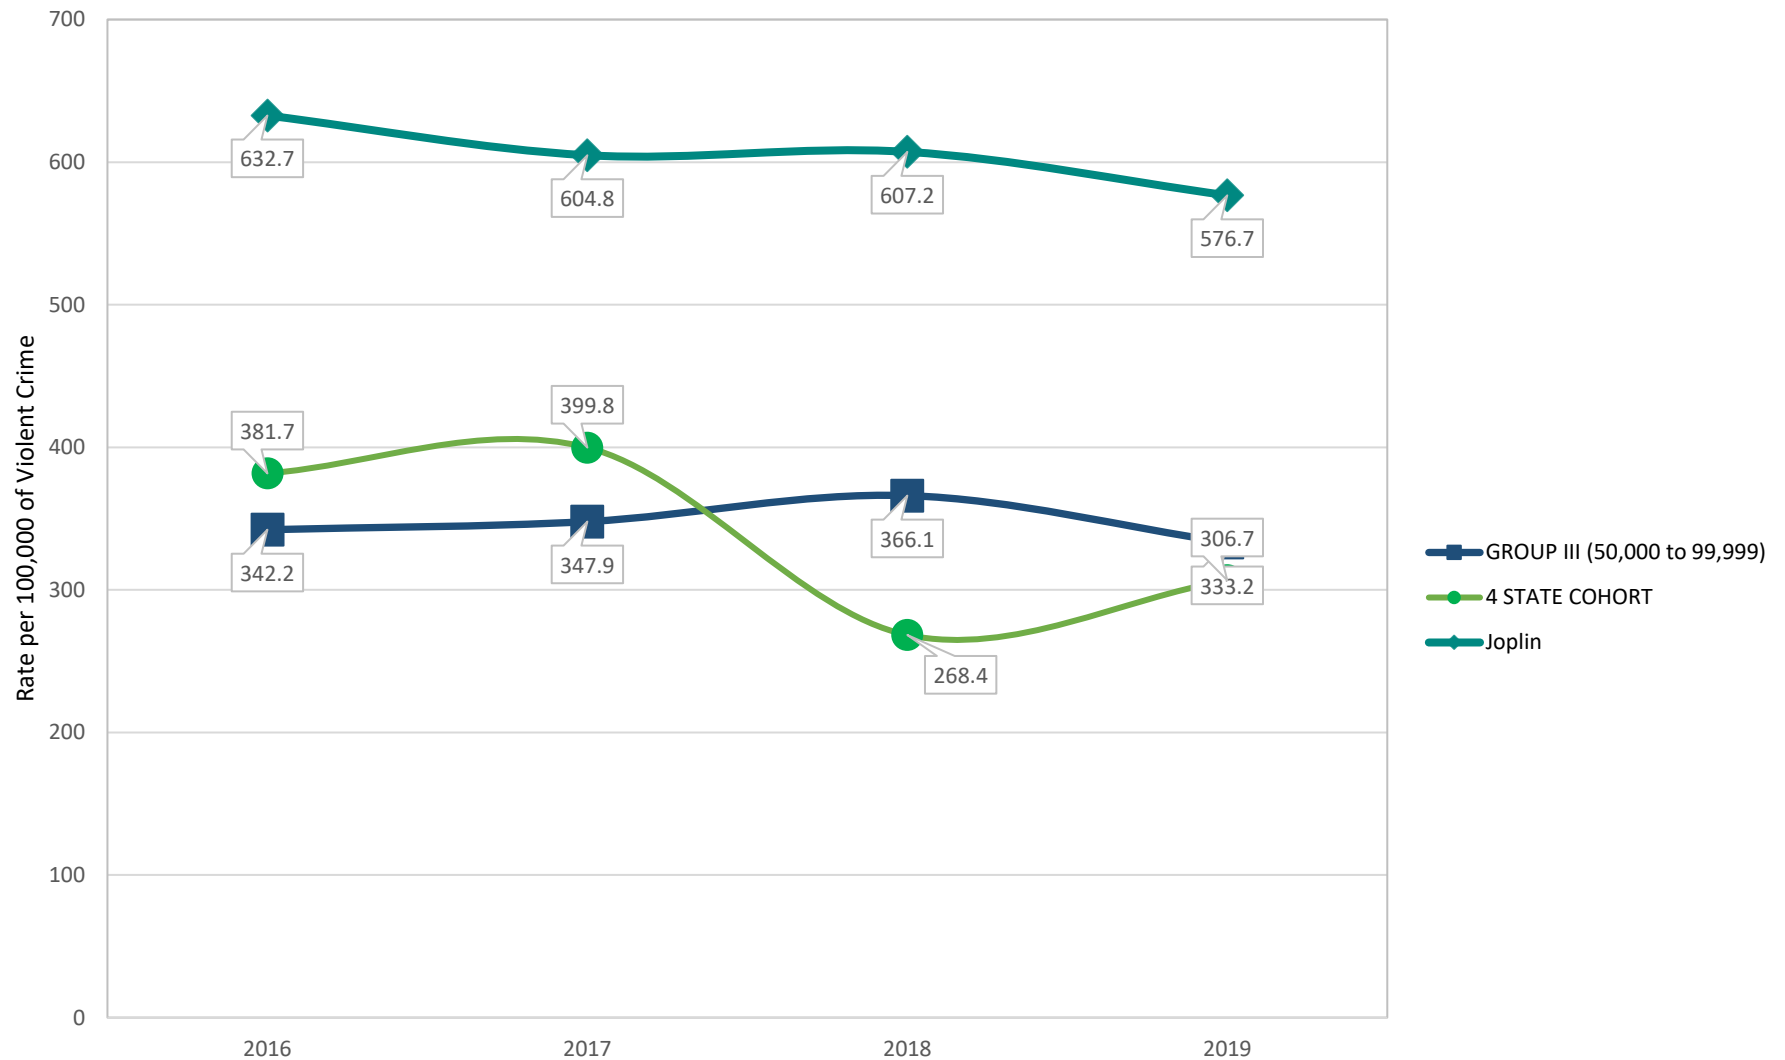

Rate of Violent Crime per 100,000 Inhabitants

* Violent Crime includes: murder and nonnegligent manslaughter, rape, robbery, and aggravated assault.

^ Rape and aggravated assault figures were calculated at a 1% decrease from prior year do to incomplete data.

Source: FBI Uniform Crime Reports