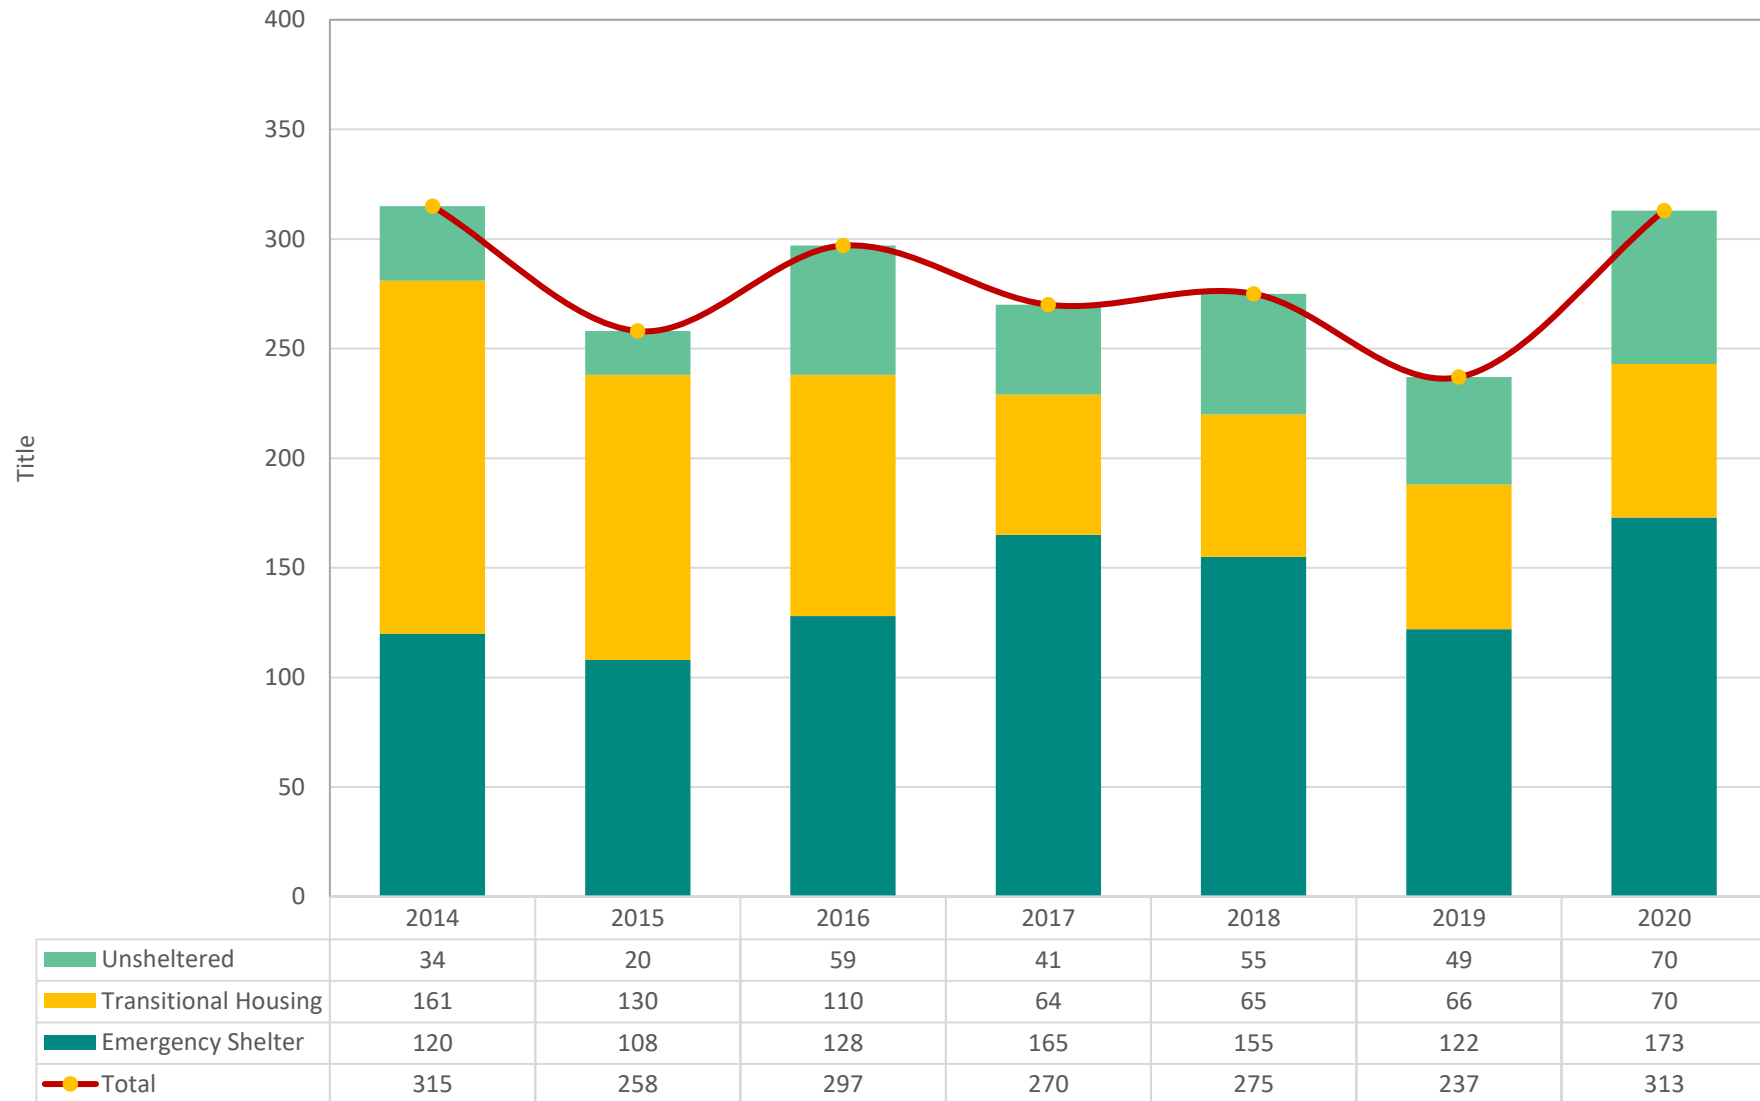

## Unhoused Persons Living In Joplin by Year

Homeless Coalition Point in Time Count