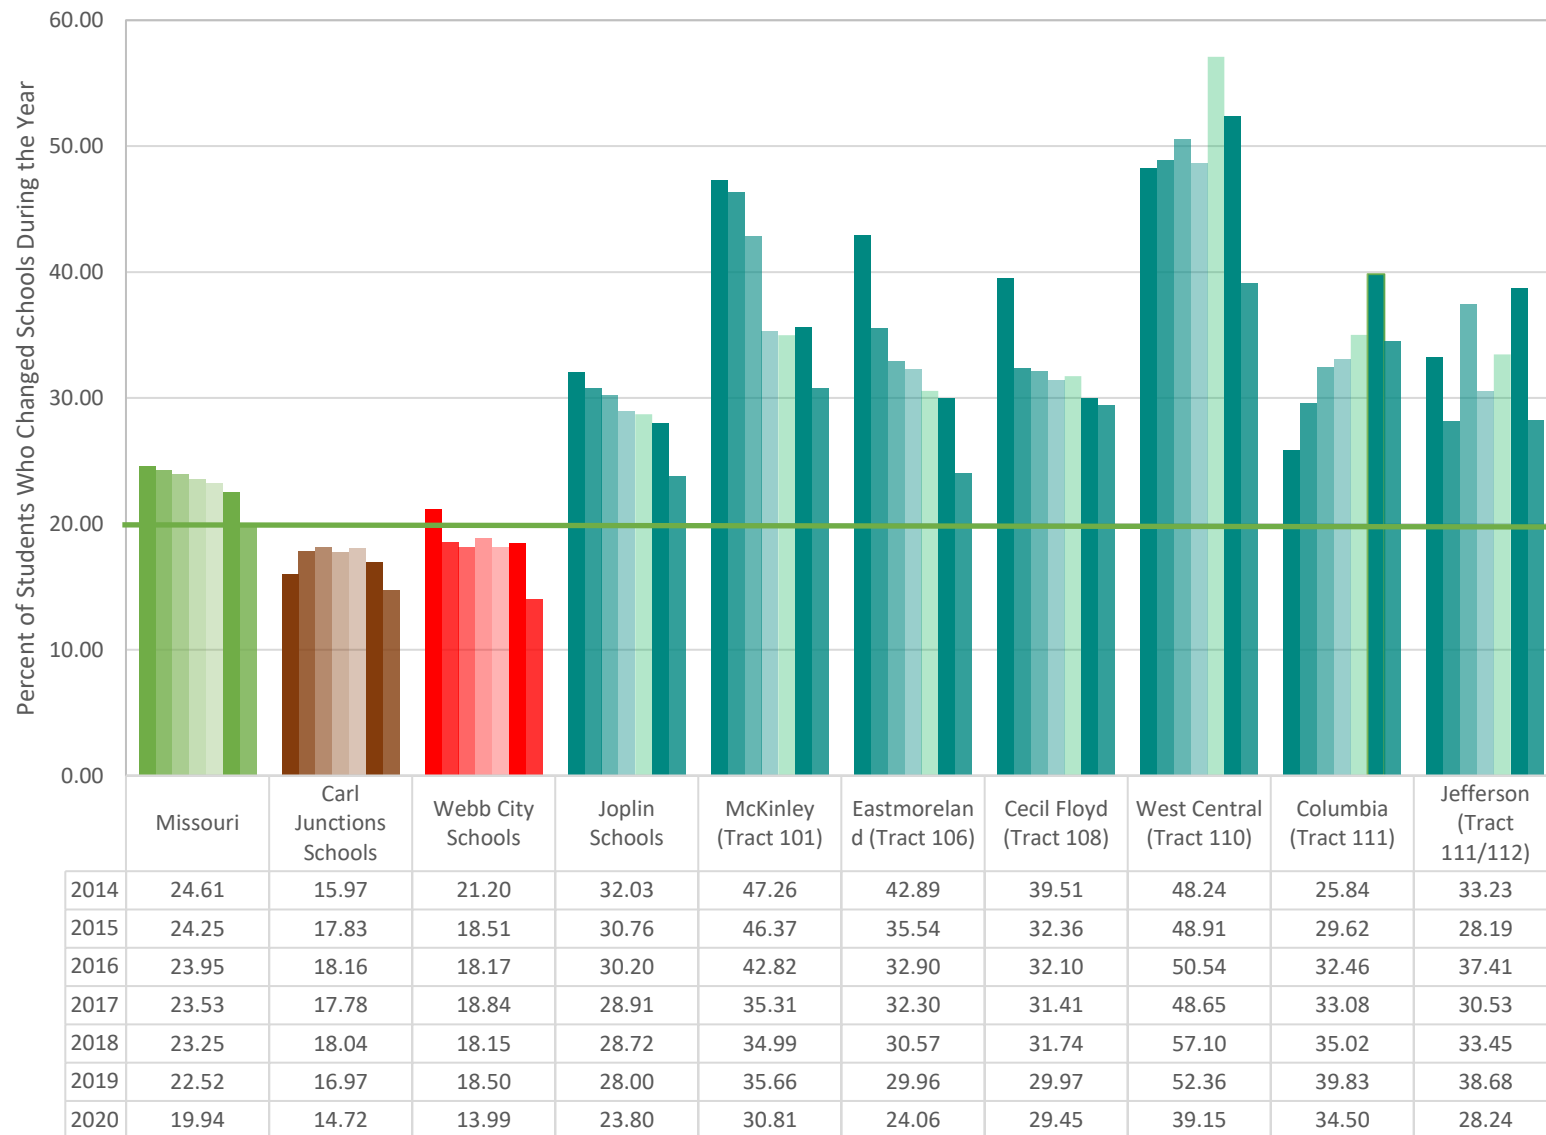

School Mobility Rate

<https://apps.dese.mo.gov/MCDS/SchoolComparison.aspx>