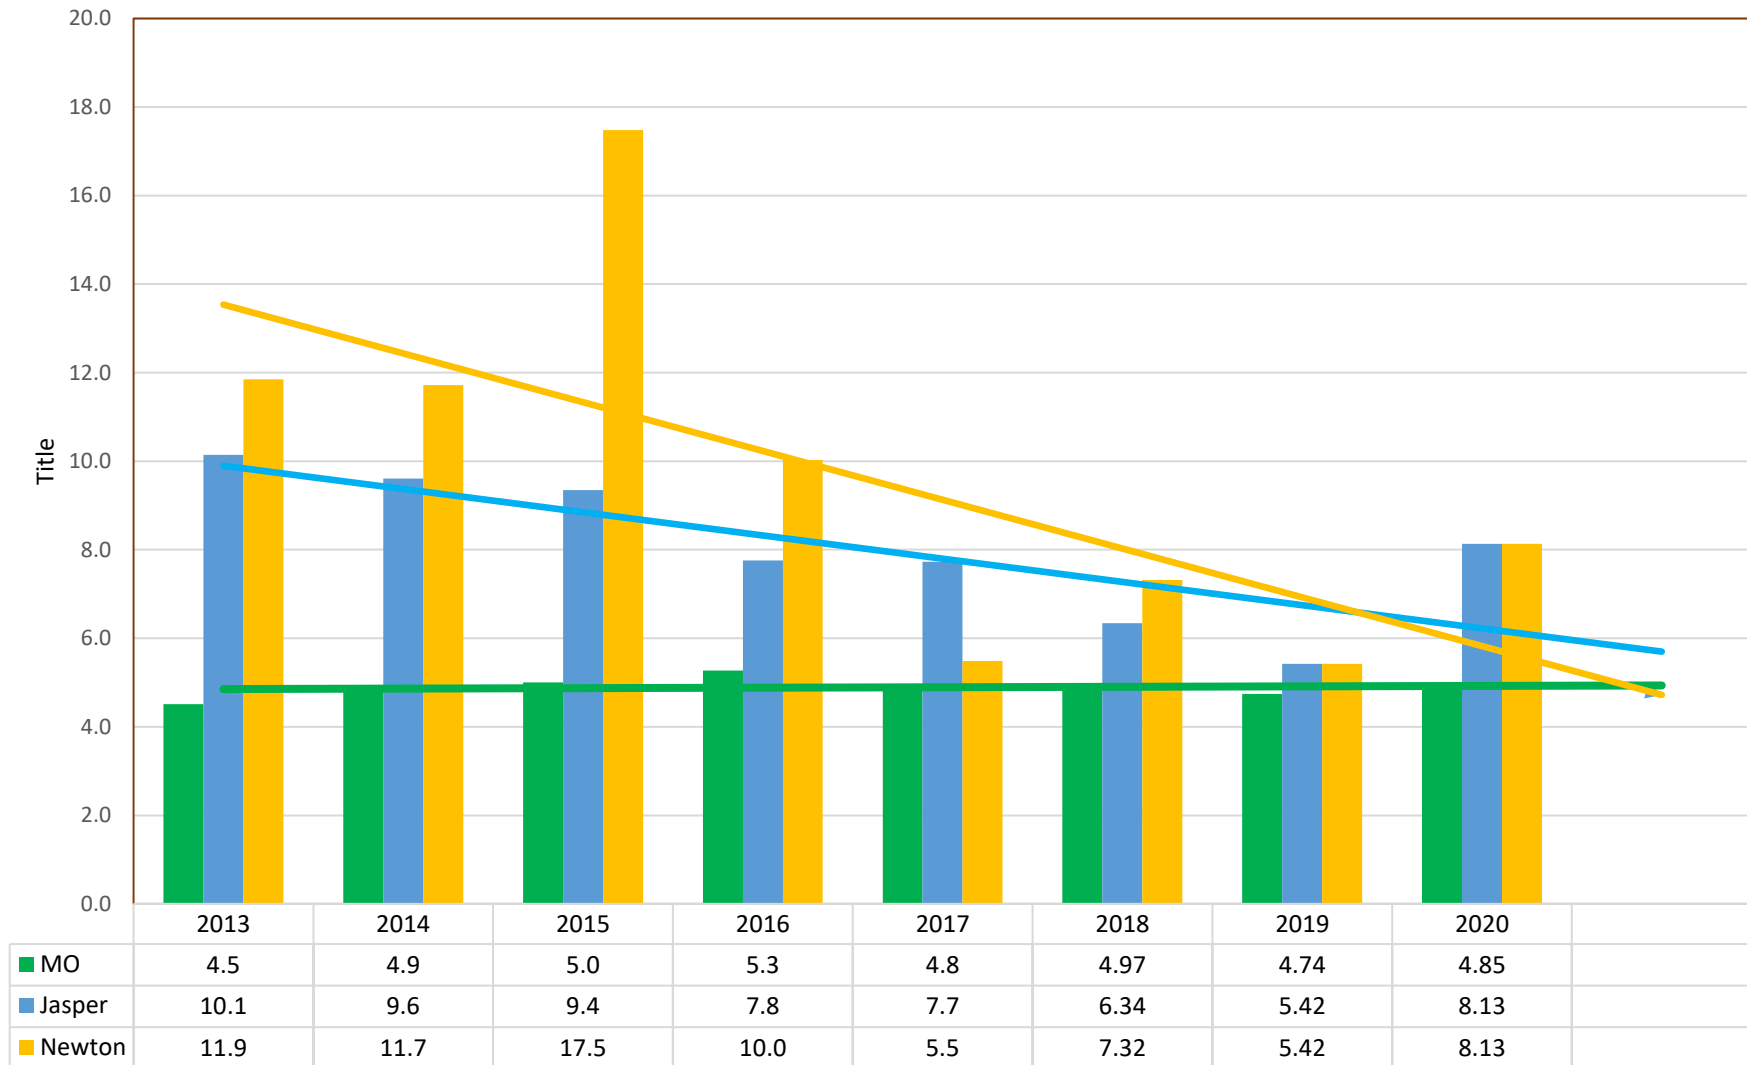

Children Entering/Re-entering State Custody (Rate per 1,000)

Missouri Department of Social Services, Missouri Department of Children's Services Annual Reports: Table 16: Children (Re)Entering CD Custody during FY 2020 by Case Manager <https://dss.mo.gov/re/csar.htm>