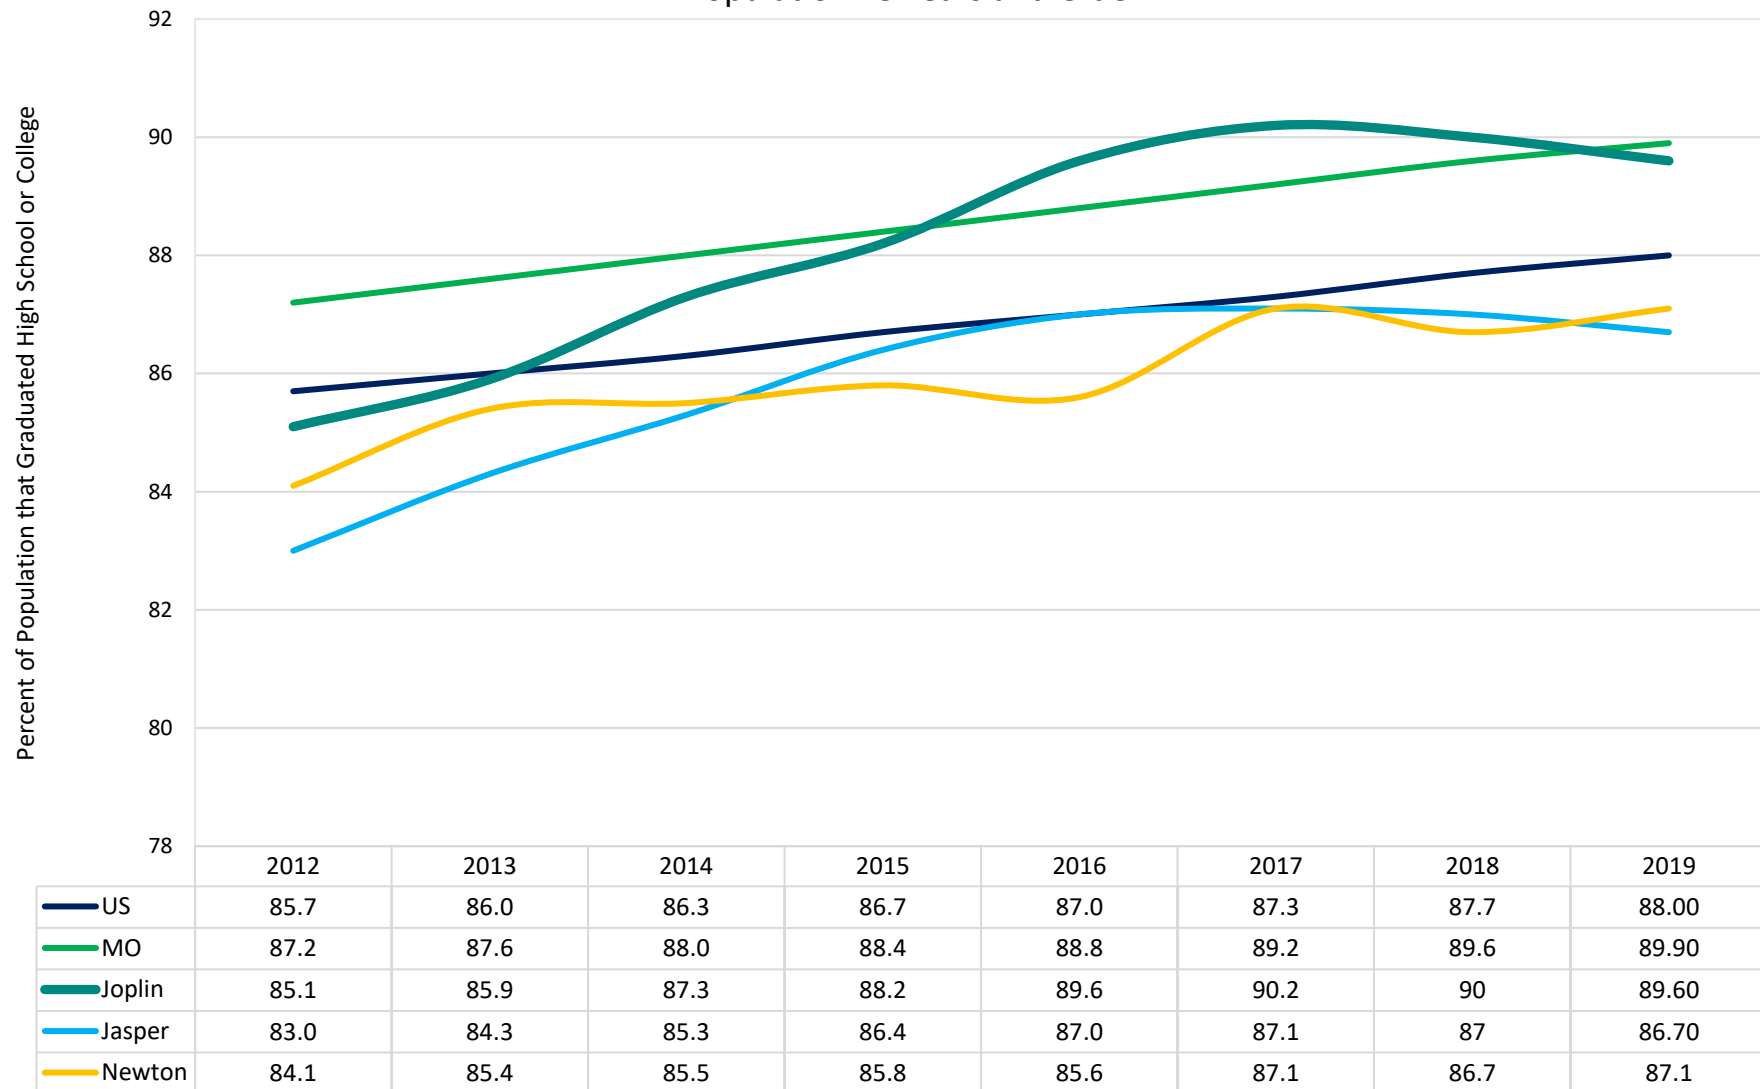

## Percent of High School Graduates or Higher Population 25 Years and Older

American Community Survey 5-Year Estimates  
Educational Attainment: TableID S1501