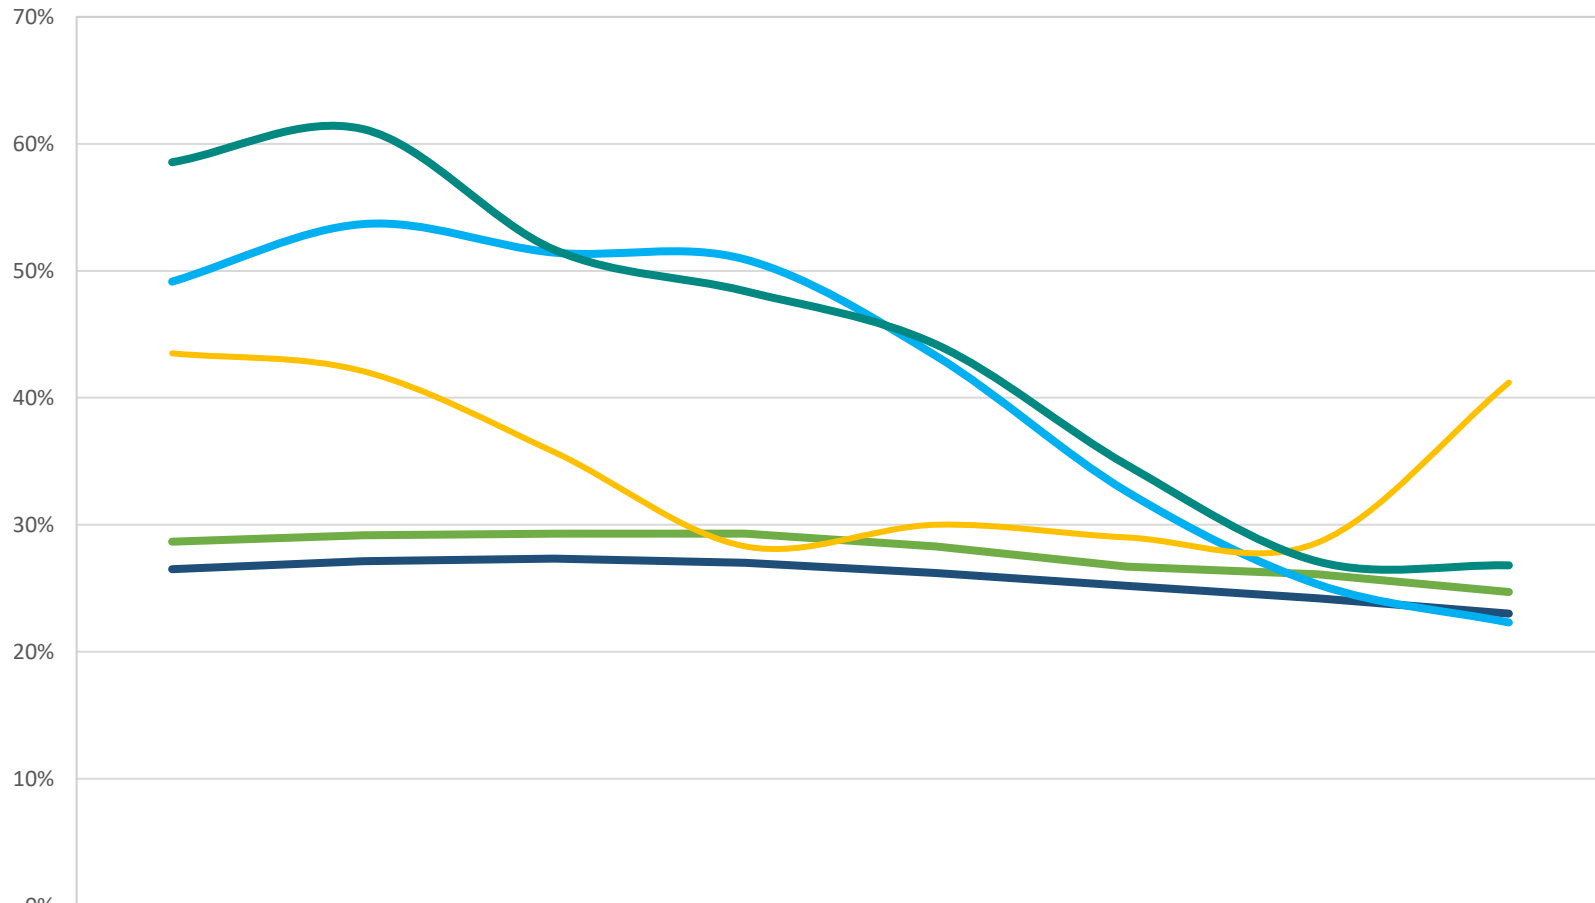

Percent of Black/African American Persons Below the Poverty Level

	2012	2013	2014	2015	2016	2017	2018	2019
US	26%	27.1%	27.3%	27%	26%	25%	24%	23%
MO	28.7%	29.2%	29.3%	29%	28%	27%	26%	25%
Jasper	49.1%	53.7%	51.4%	51%	43%	33%	25%	22%
Newton	43.5%	42.1%	35.7%	28%	30%	29%	29%	41%
Joplin	58.6%	61.2%	51.7%	48%	44%	35%	27%	27%