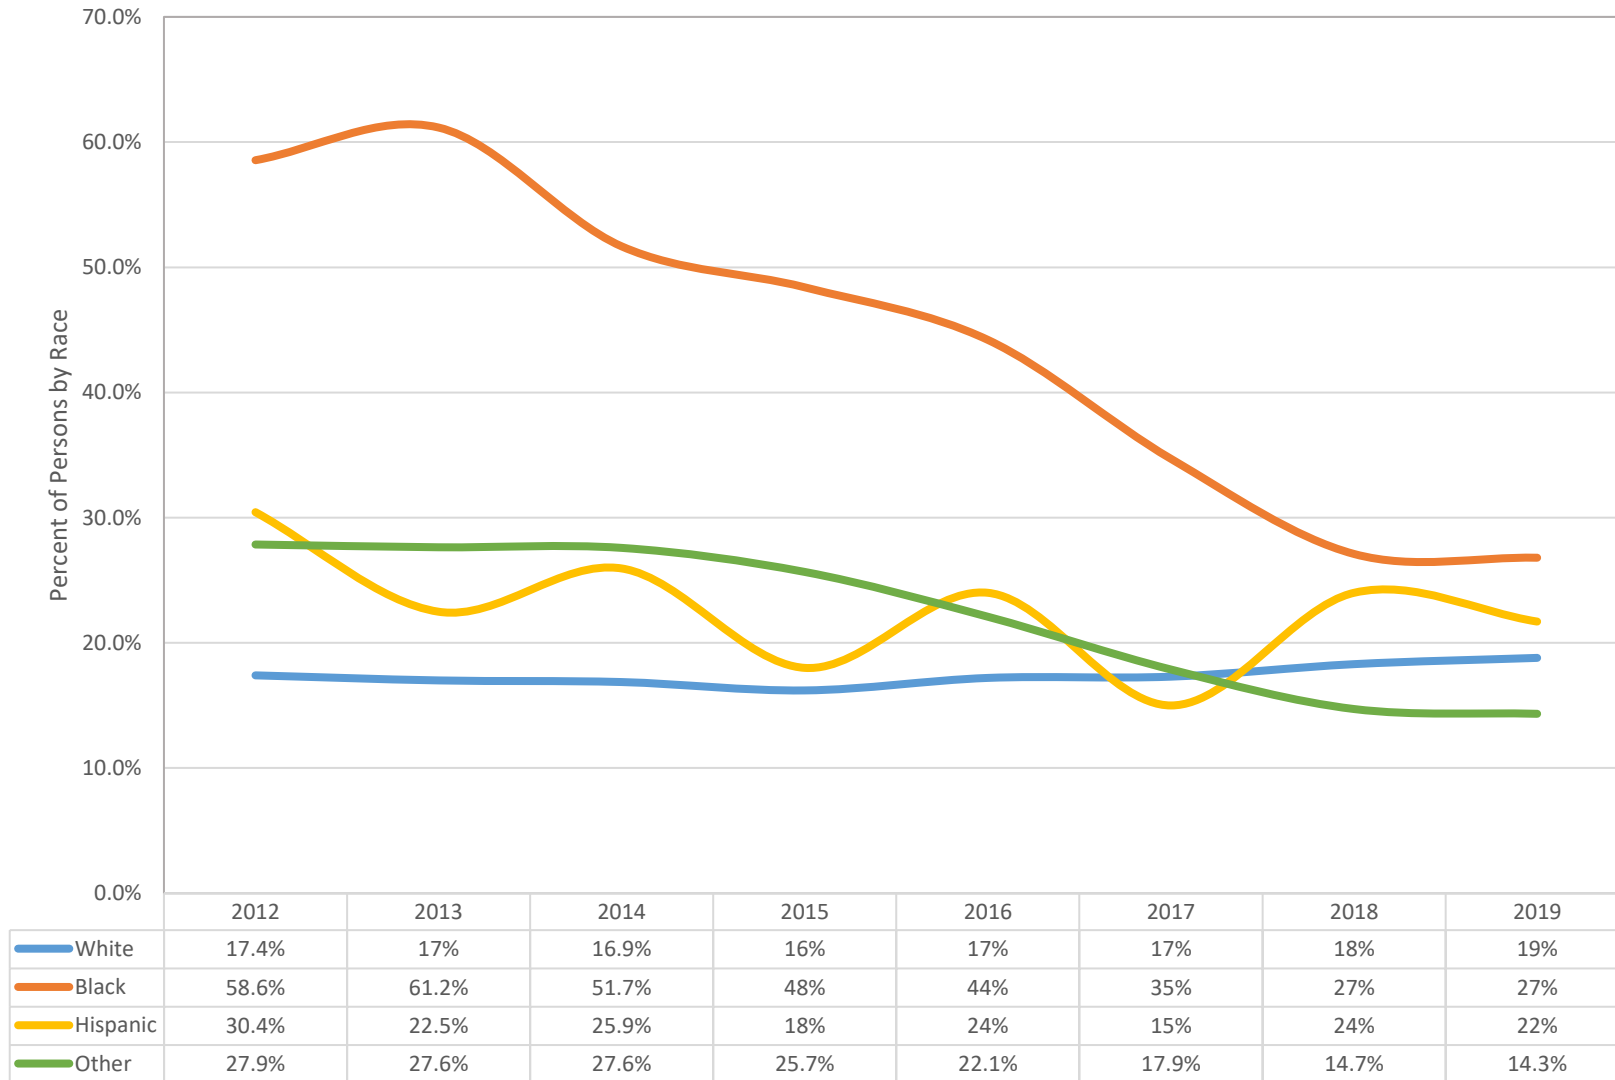

Percent of Persons Below the Poverty Level by Race and Ethnicity Who Live in Joplin

POVERTY STATUS IN THE PAST 12 MONTHS
 American Community Survey: TableID: S1701 5 Year Estimates