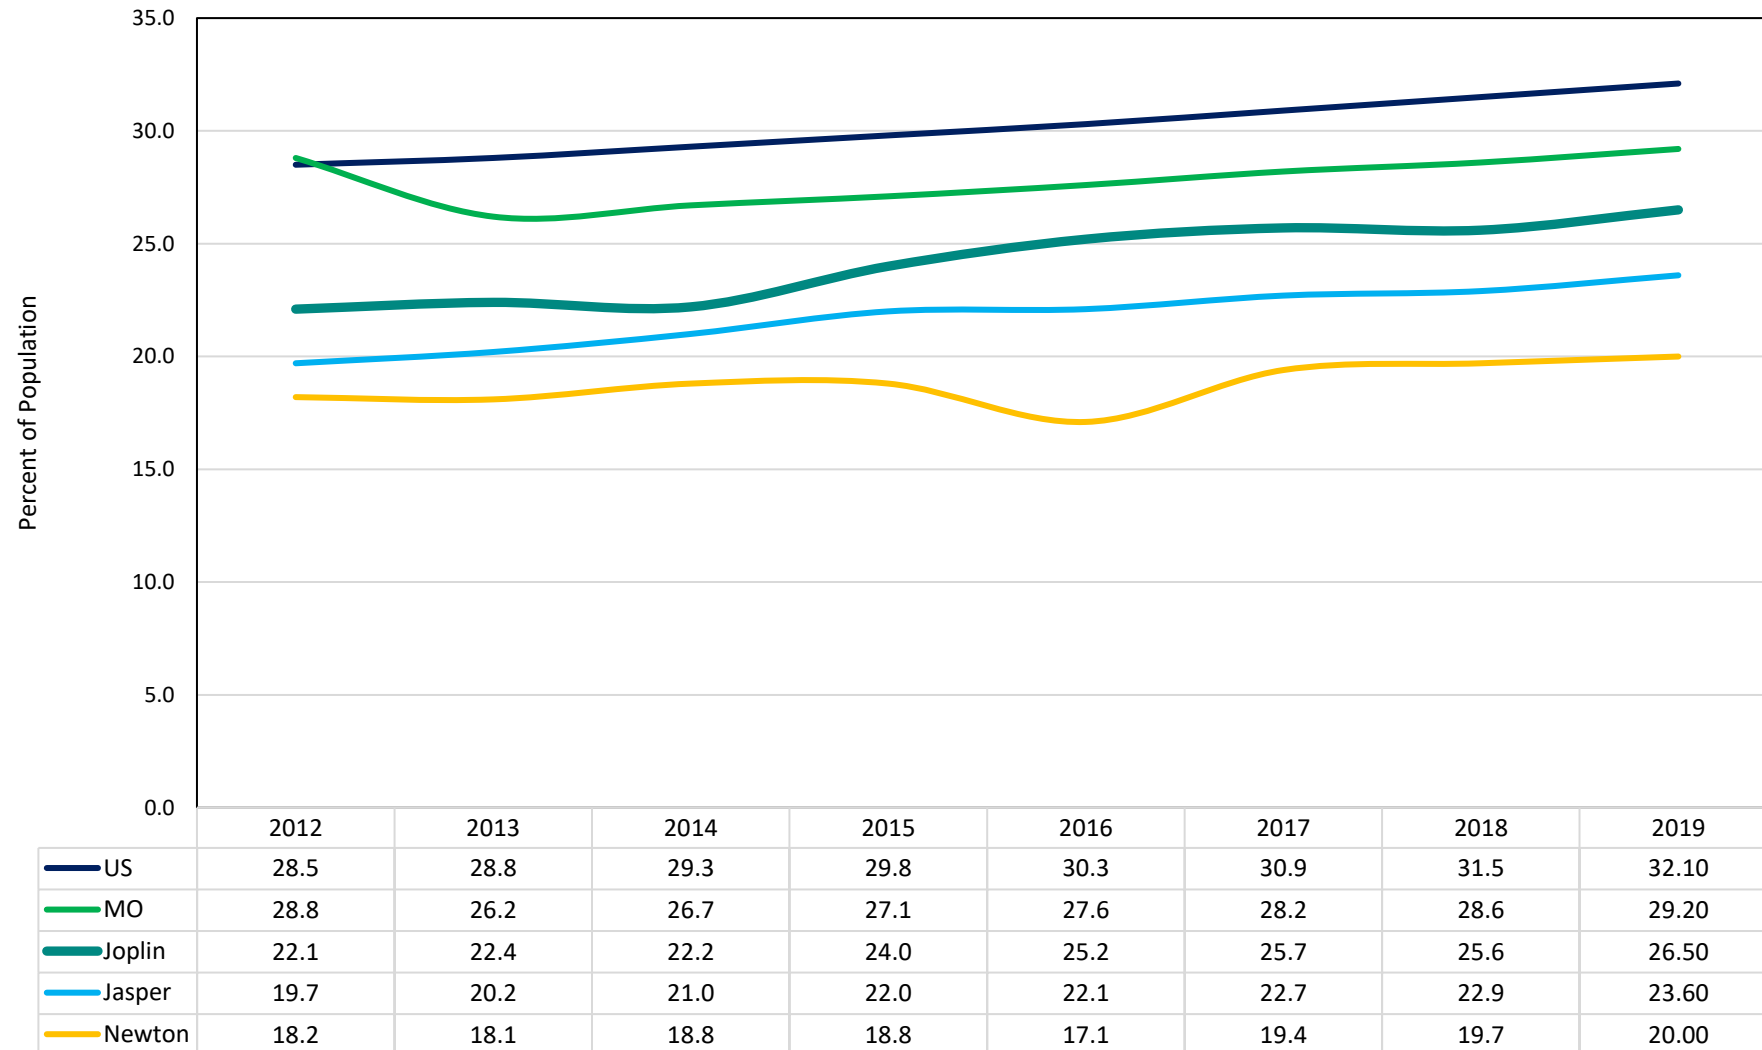

Percent of Bachelor's Degree or Higher Population 25 Years and Older

American Community Survey 5-Year Estimates
EDUCATIONAL ATTAINMENT TableID: S1501