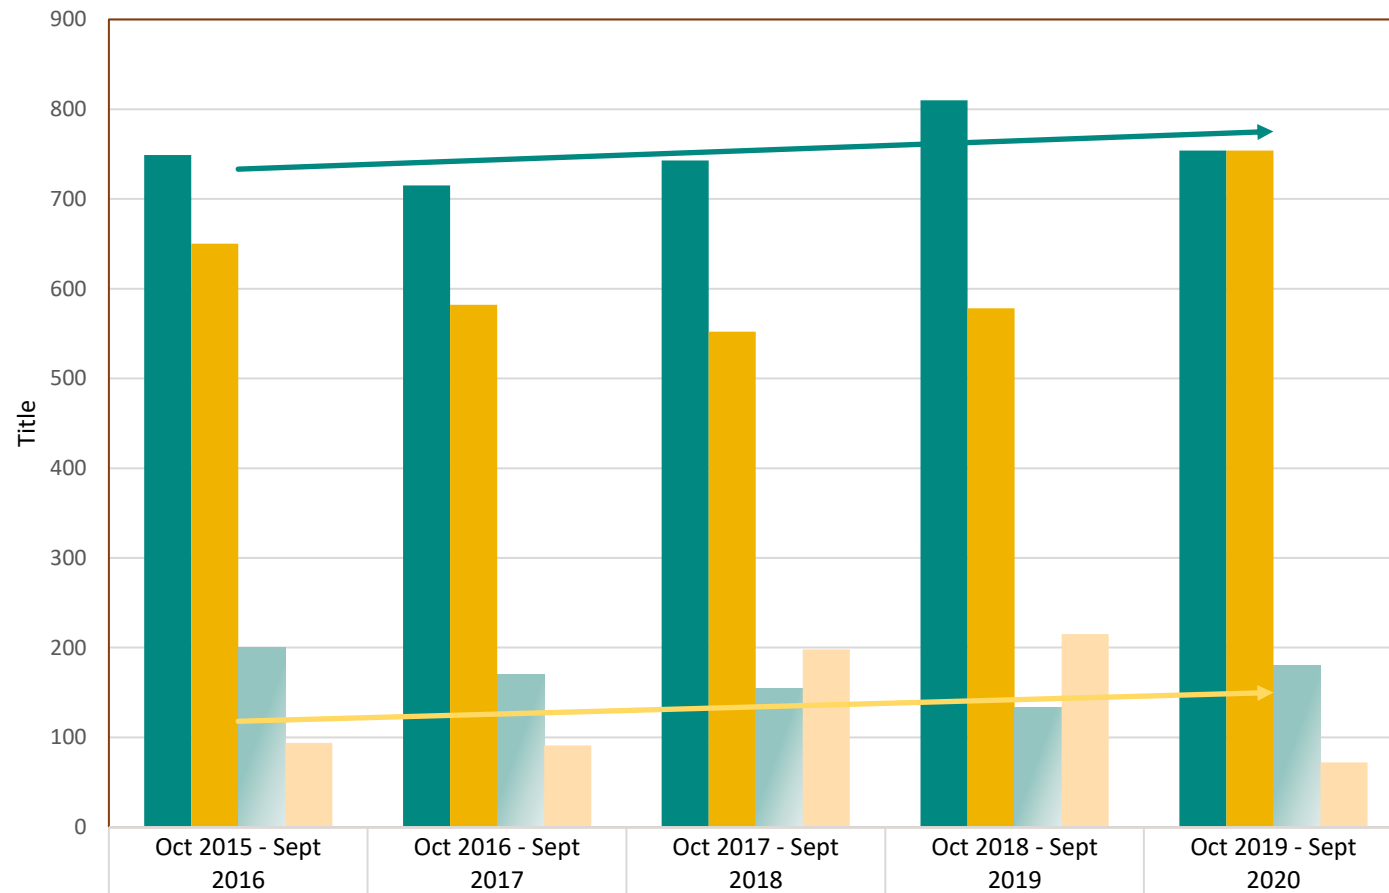

Joplin Domestic Violence Reports and Dropped Charges

Domestic Assault Reports Taken	749	715	743	810	754
Reports Sent to City Prosecutor	650	582	552	578	754
Prosecutor Declined (DD)	200	170	155	133	180
Nolle and Dismissed, No Witness	94	91	198	215	72