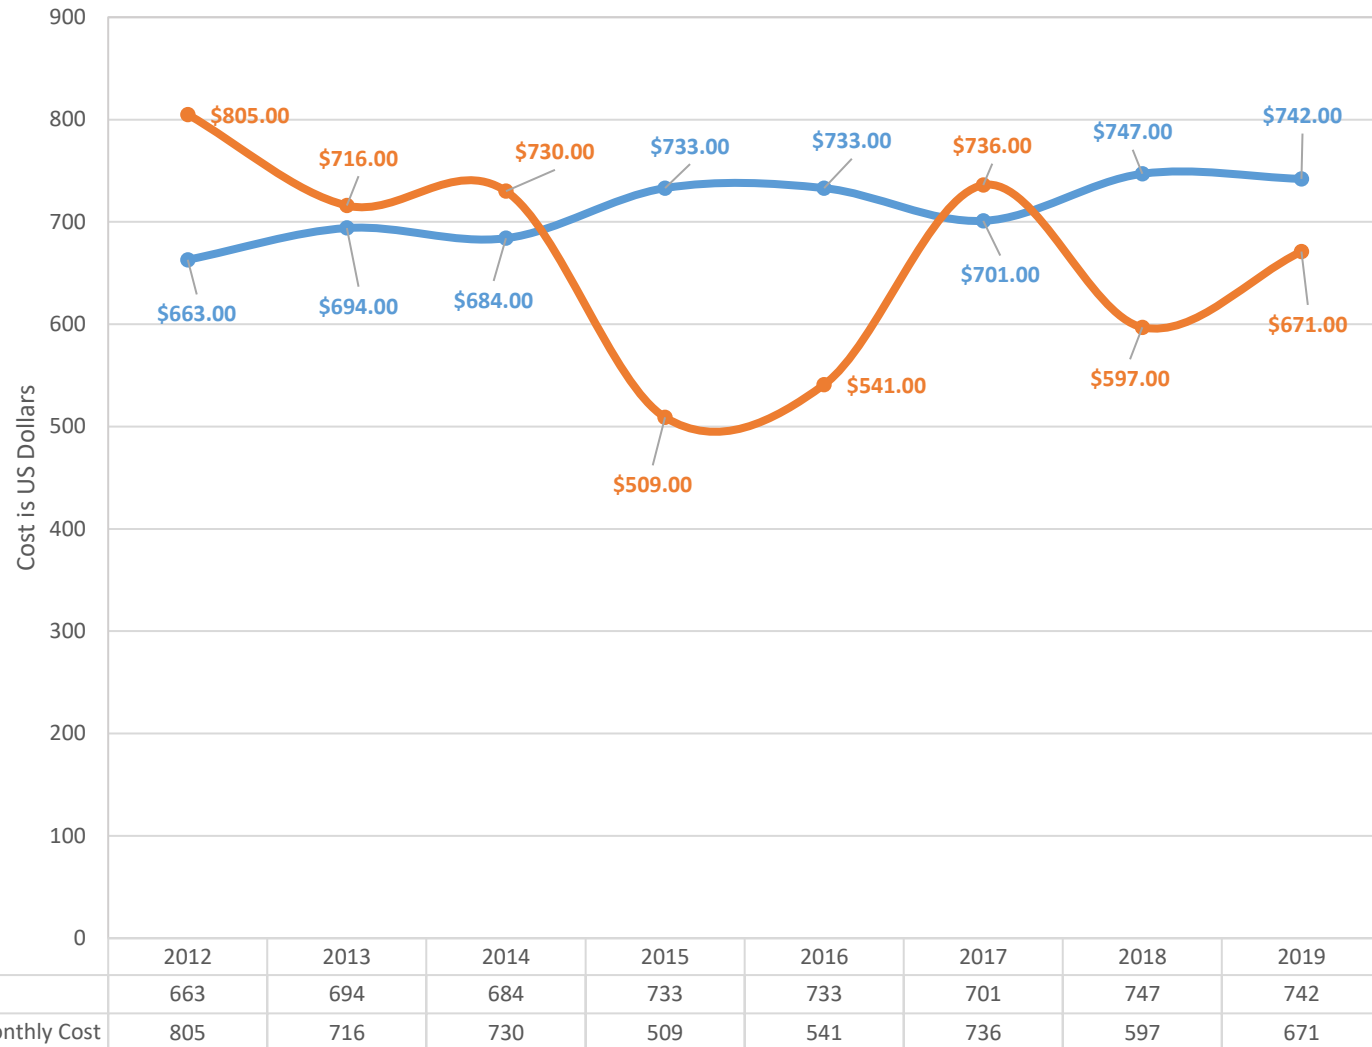

Comparison of Median Rent and Median Homeowner Monthly Cost in Joplin

POVERTY STATUS IN THE PAST 12 MONTHS
 American Community Survey: TableID: S1701 5 Year Estimates