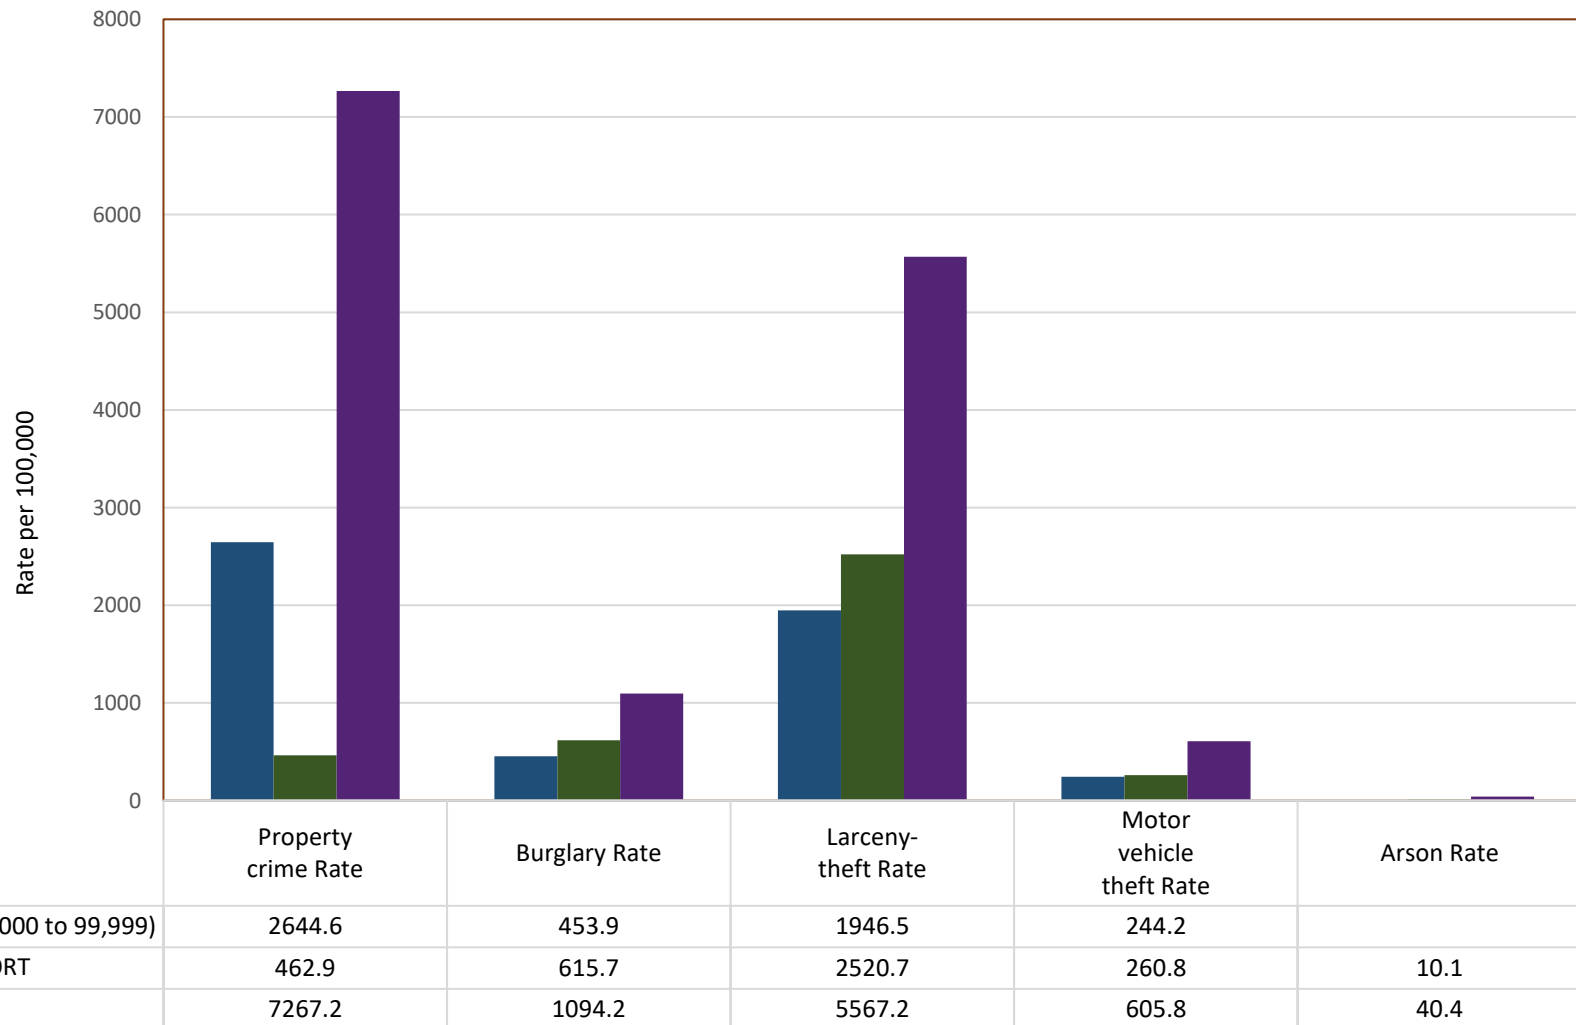

Property Crime (rate per 100,000)

FBI Uniform Crime Report 2016