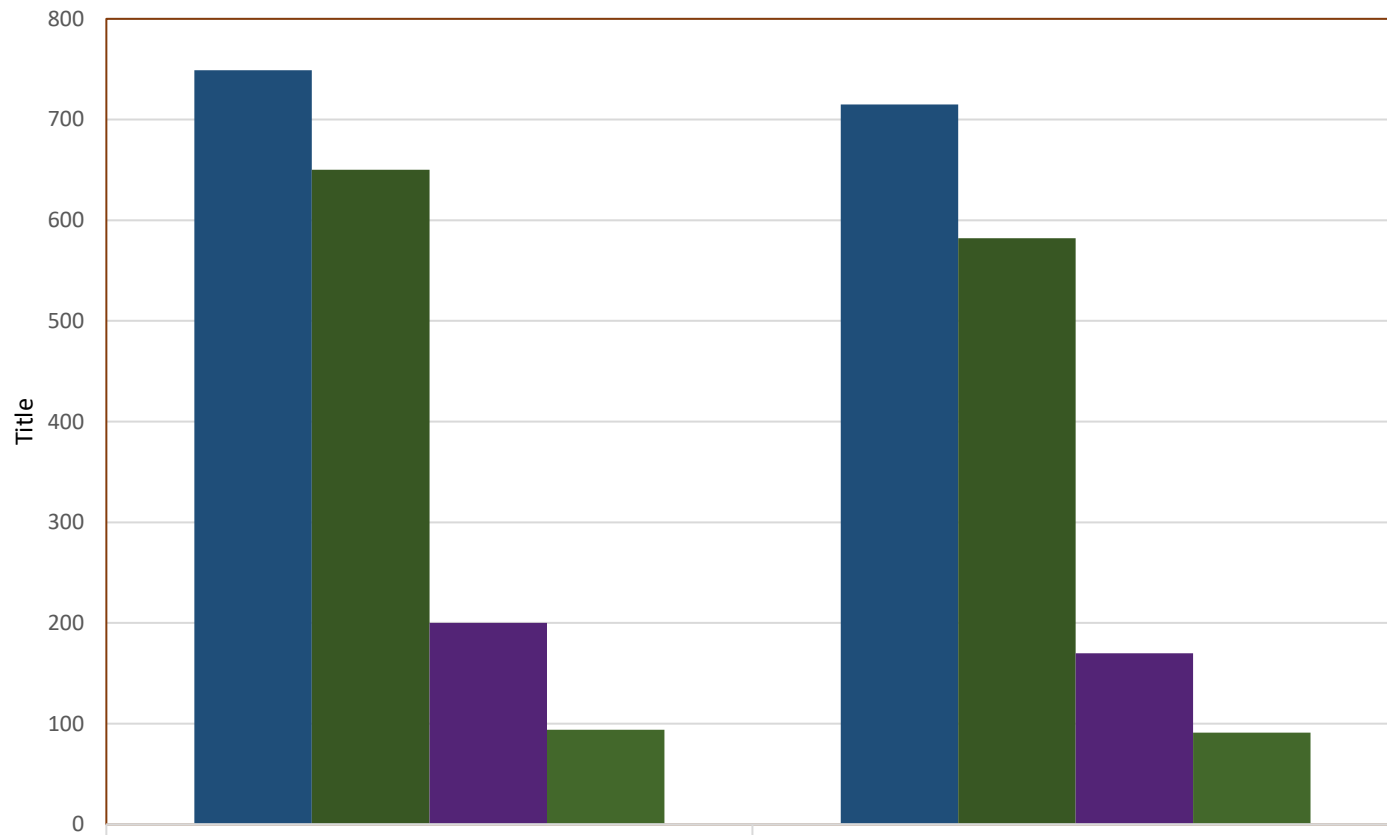

Total Joplin Domestic Violence Reports and Dropped Charges

	Oct 2015 - Sept 2016	Oct 2016 - Sept 2017
Domestic Assault Reports Taken	749	715
Reports Sent to City Prosecutor	650	582
Prosecutor Declined (DD)	200	170
Nolle and Dismissed, No Witness	94	91

City of Joplin Police Department Records