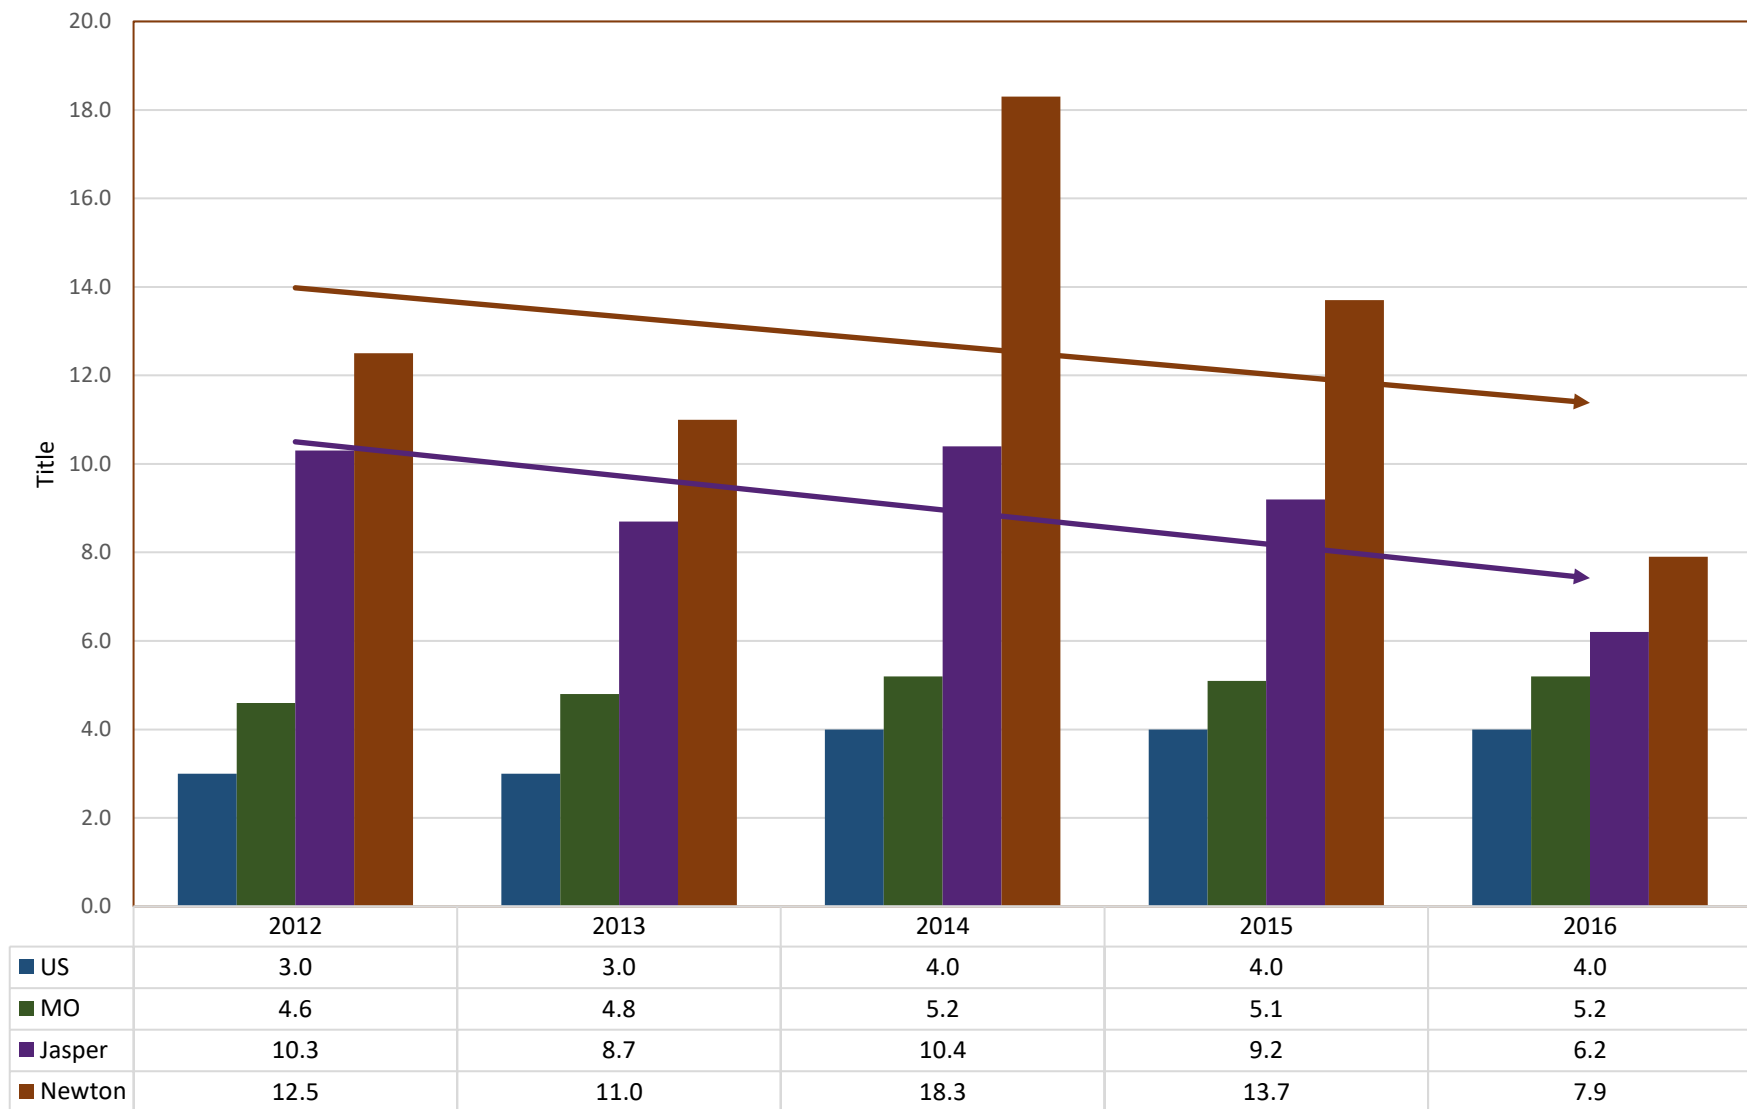

## Children Entering/Re-entering State Custody (Rate per 1,000)

<https://datacenter.kidscount.org/data/tables/6268-children-0-to-17-entering-foster-care>

<https://datacenter.kidscount.org/data/tables/1976-children-entering-re-entering-state-custody>