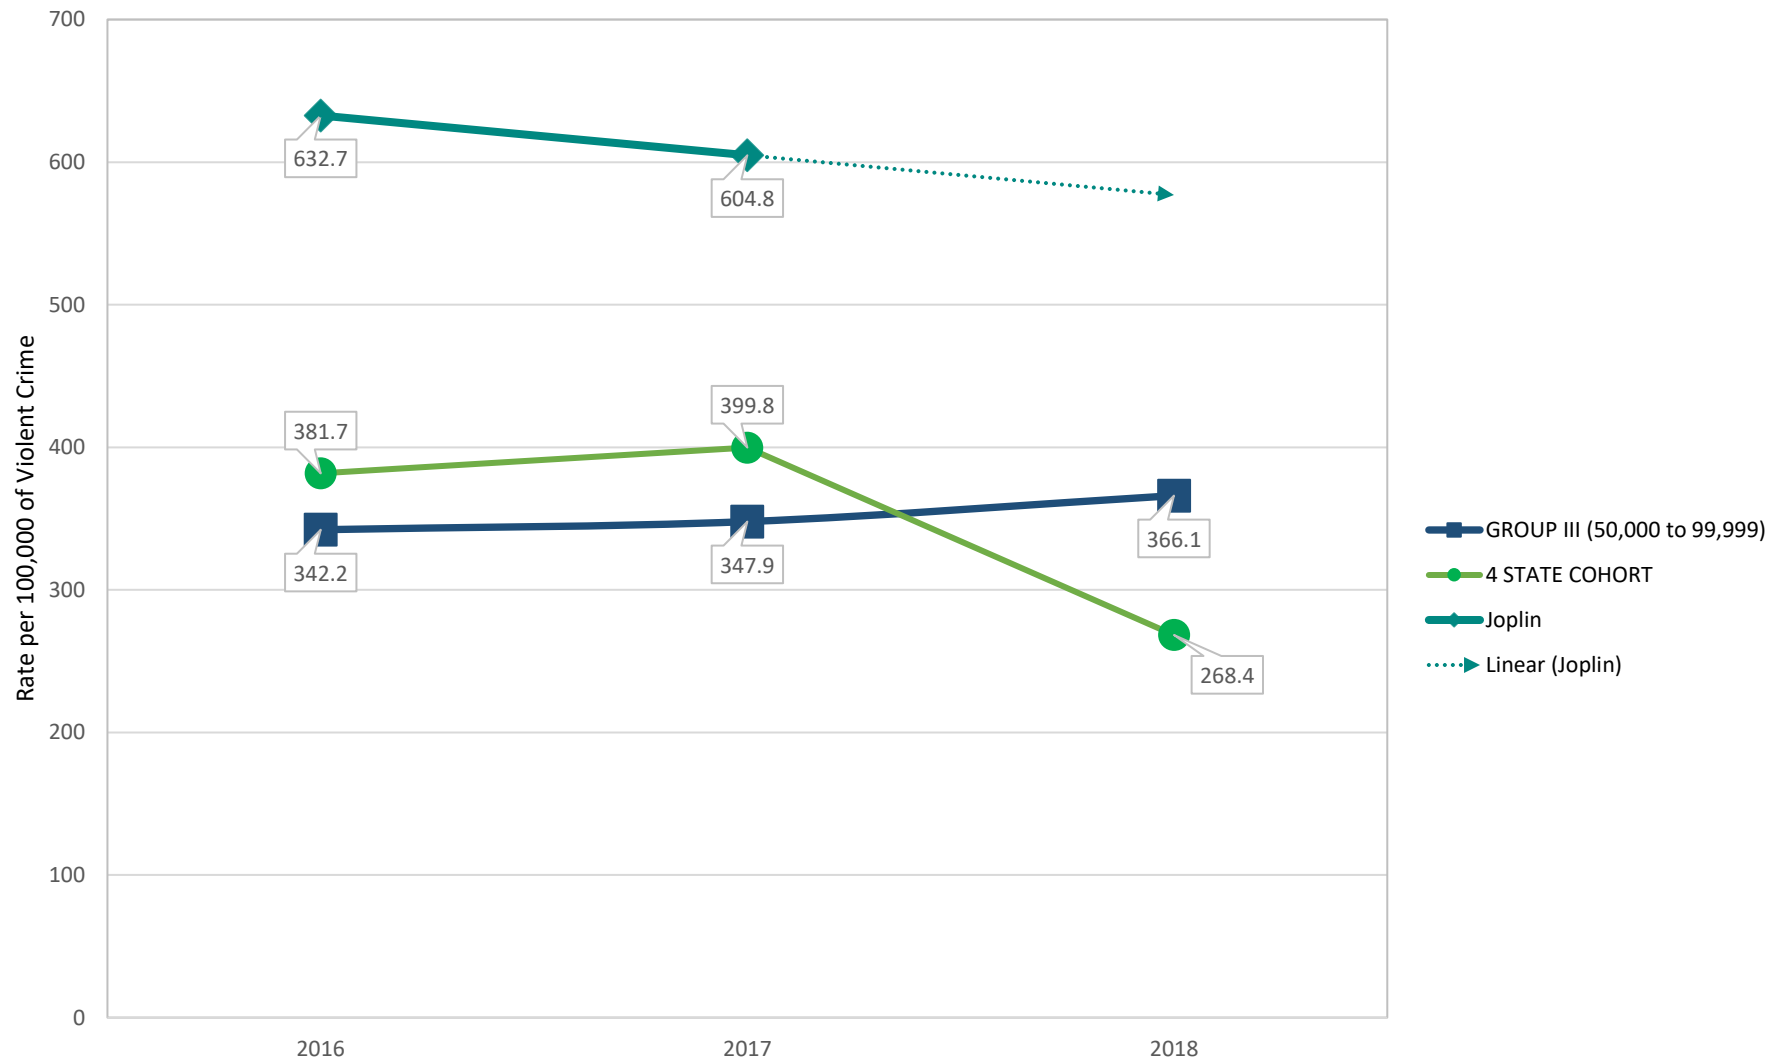

## Violent Crime per 100,000 Inhabitants

FBI Uniform Crime Reports

Note: No data was found in the 2018 FBI Uniform Crime Report for Joplin.