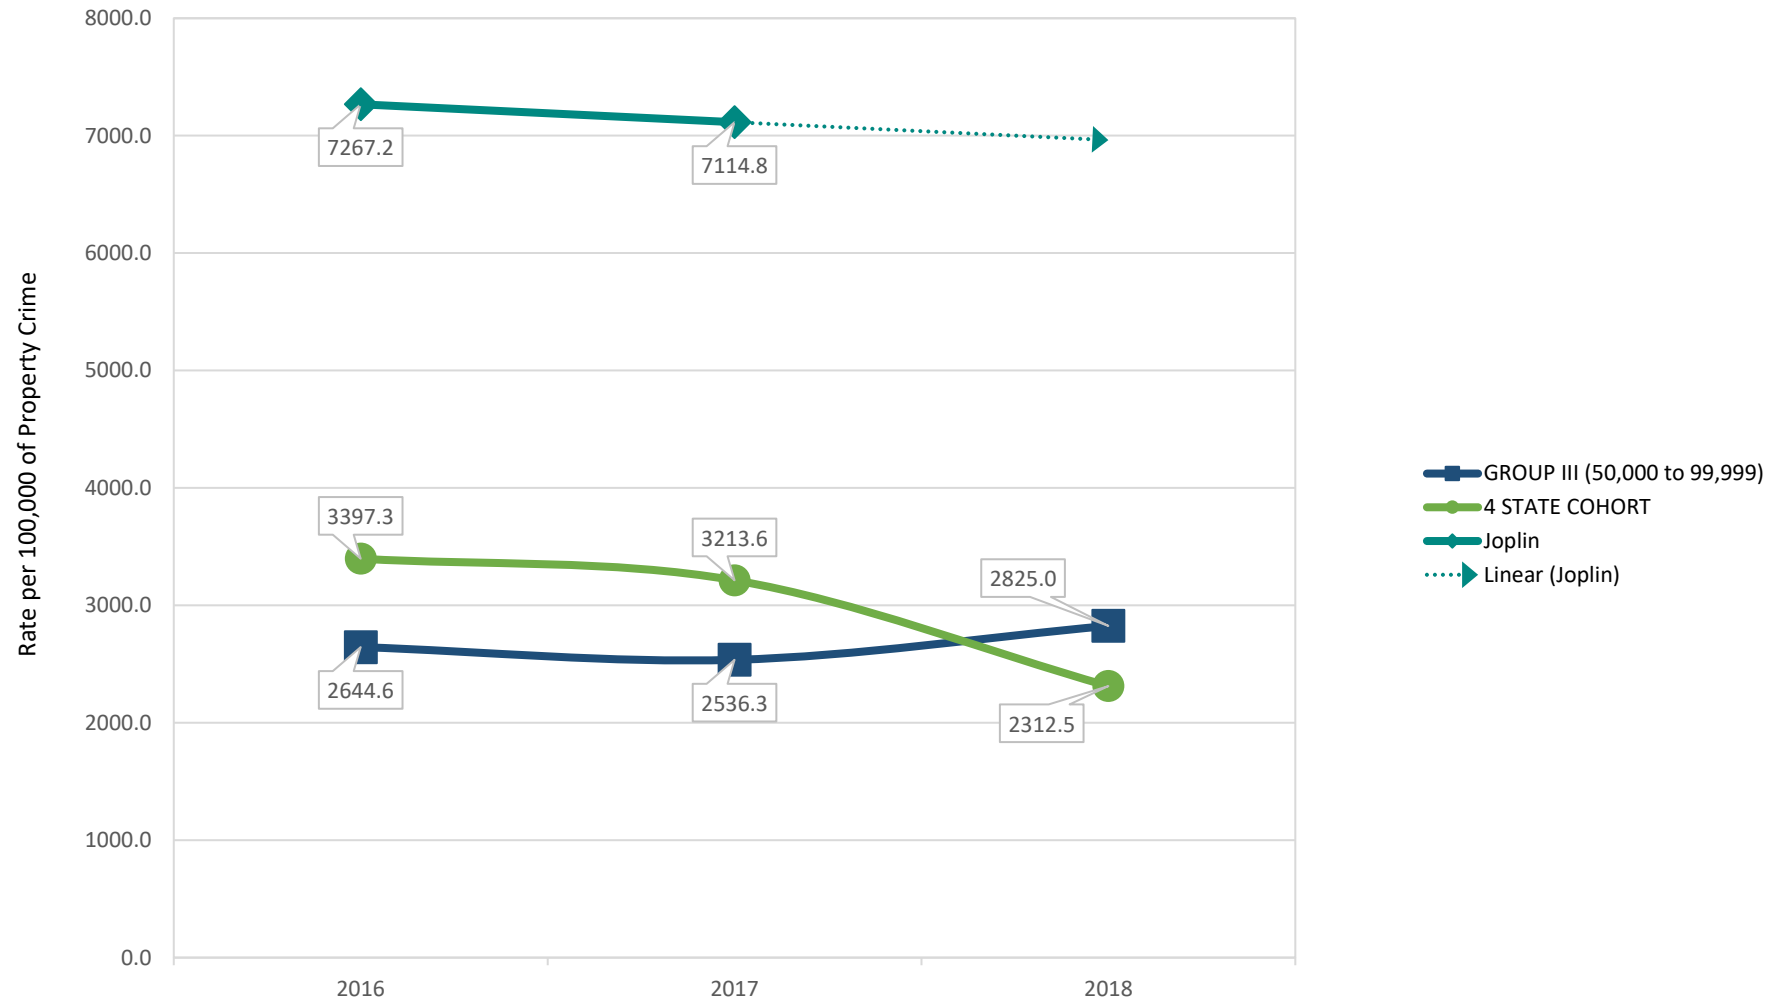

Property Crime per 100,000 Inhabitants

FBI Uniform Crime Reports

Note: No data was found in the 2018 FBI Uniform Crime Report for Joplin.