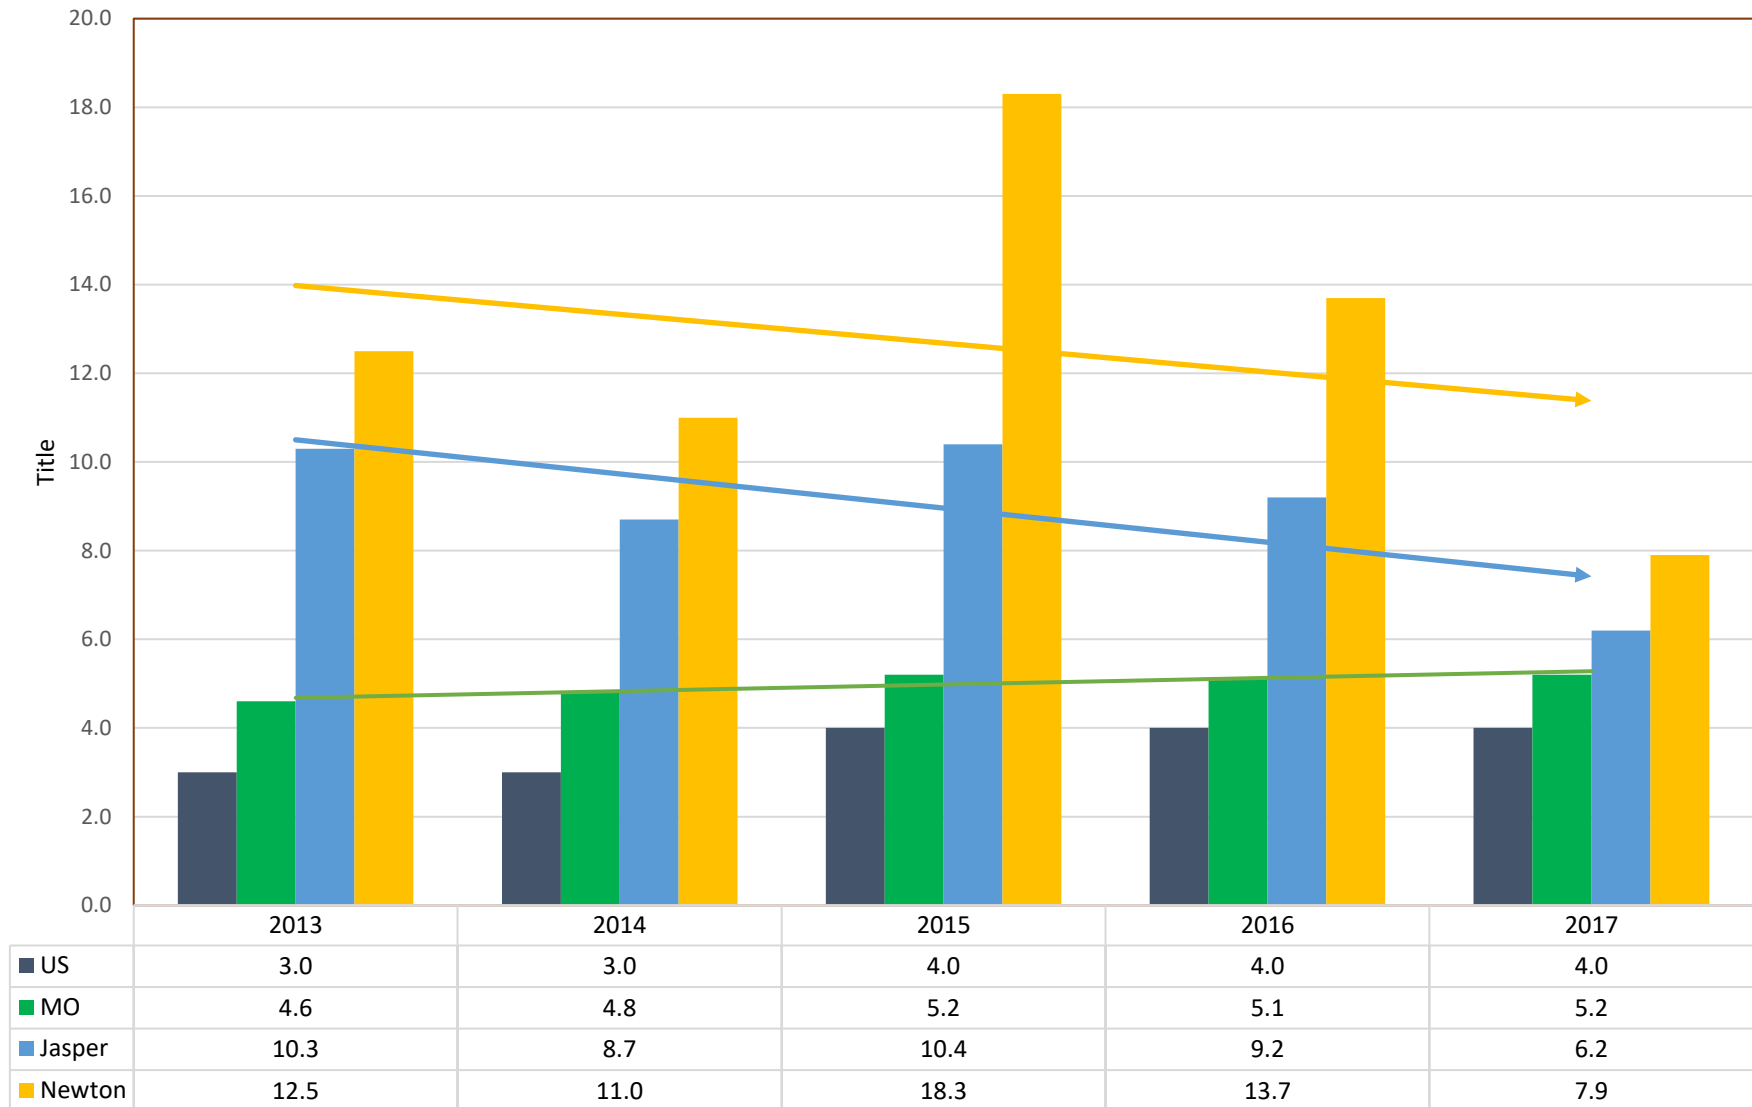

## Children Entering/Re-entering State Custody (Rate per 1,000)

<https://datacenter.kidscount.org/data/tables/6268-children-0-to-17-entering-foster-care>

<https://datacenter.kidscount.org/data/tables/1976-children-entering-re-entering-state-custody>